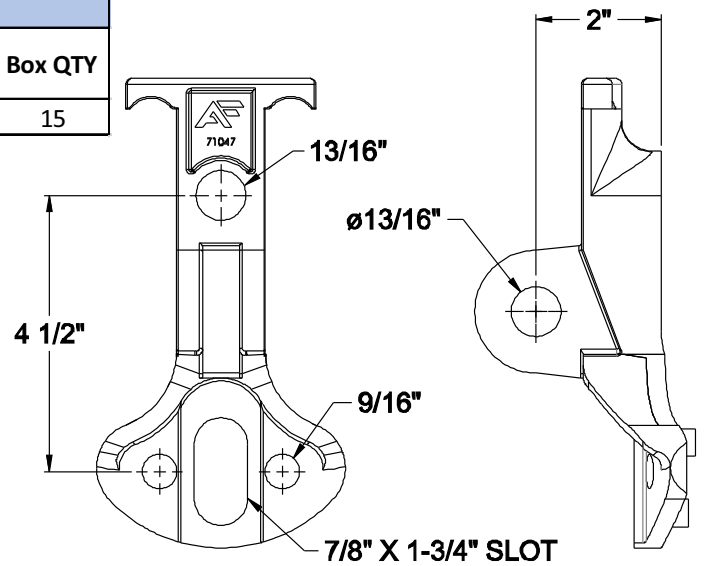

ALUMA-FORM®

Pole Line Hardware

Pole Eye Guy Attachments

Features

Hot dip galvanized to meet ASTM A153

Combination Guy Attachment			
Catalog Name	Description	Weight per 100	Box QTY
AFP345A	COMBINATION GUY ATTACHMENT	292	15

Pole Eye Guy Attachments			
Catalog Name	Description	Weight per 100	Box QTY
AF133A	GUY HOOK ATTACH 20K 3/4 - DOUBLE BOLT	152	25
AF134AXW	GUY HOOK ATTACH 20K 3/4 - SINGLE BOLT	128	25