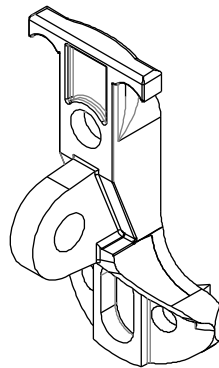

ALUMA-FORM®

Pole Line Hardware

Pole Eye Guy Attachments

Features

Hot dip galvanized to meet ASTM A153

Combination Guy Attachment			
Catalog Name	Description	Weight per 100	Box QTY
AFP345A	COMBINATION GUY ATTACHMENT	292	15

Pole Eye Guy Attachments			
Catalog Name	Description	Weight per 100	Box QTY
AF133A	GUY HOOK ATTACH 20K 3/4 - DOUBLE BOLT	152	25
AF134AXW	GUY HOOK ATTACH 20K 3/4 - SINGLE BOLT	128	25